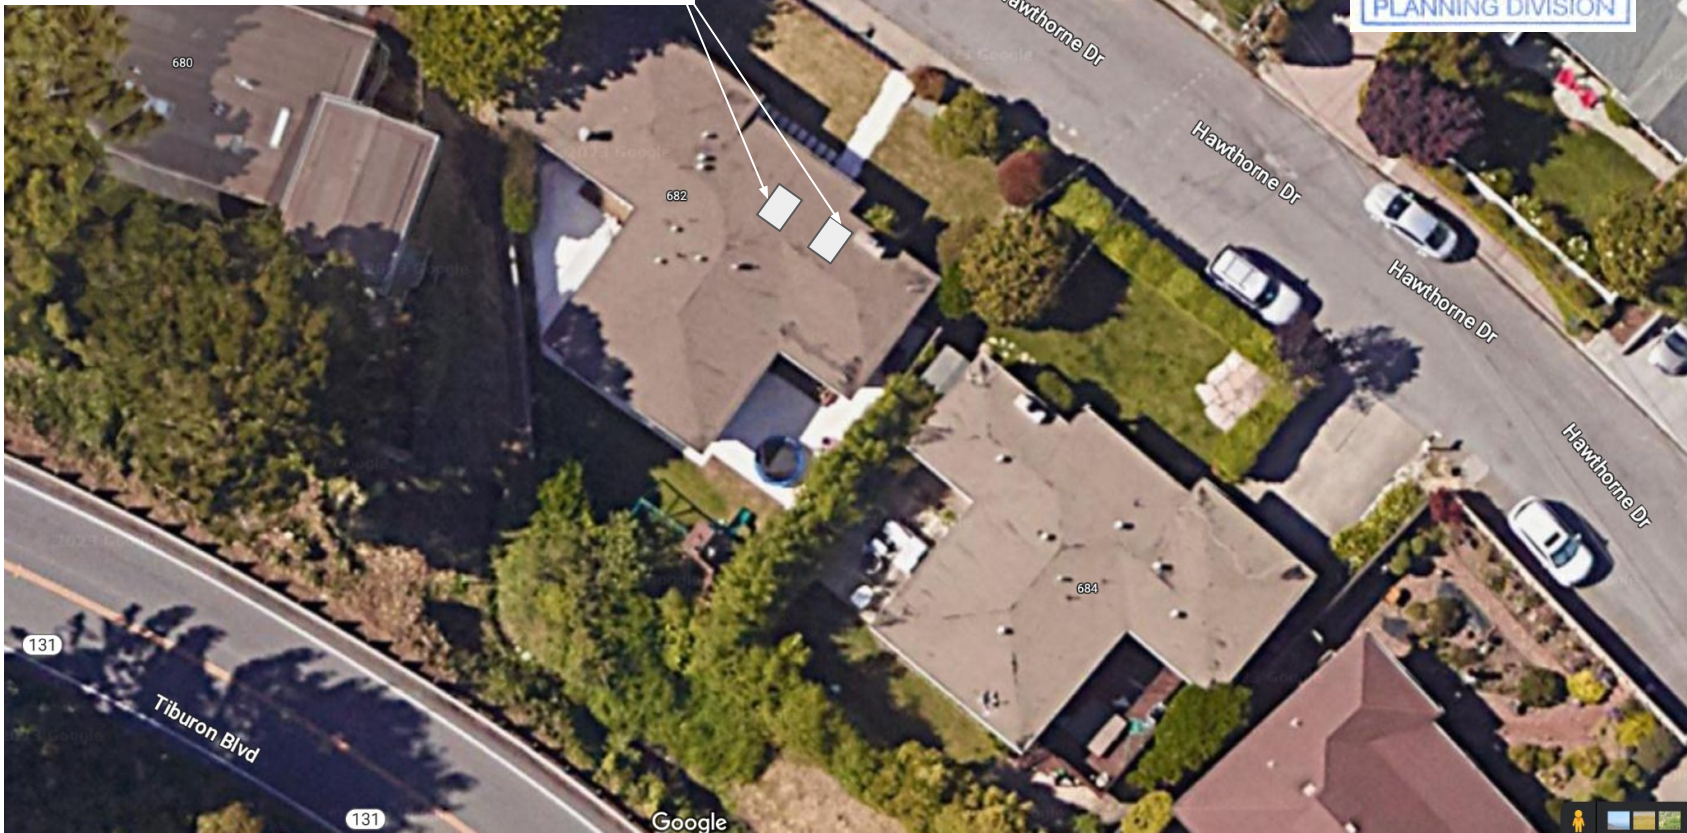

Address: 682 Hawthorne Drive

Proposed change: Addition of two skylights
2 Velux Curb Mounted: $49\frac{1}{2}$ X $49\frac{1}{2}$

RECEIVED
8/15/23
PLANNING DIVISION